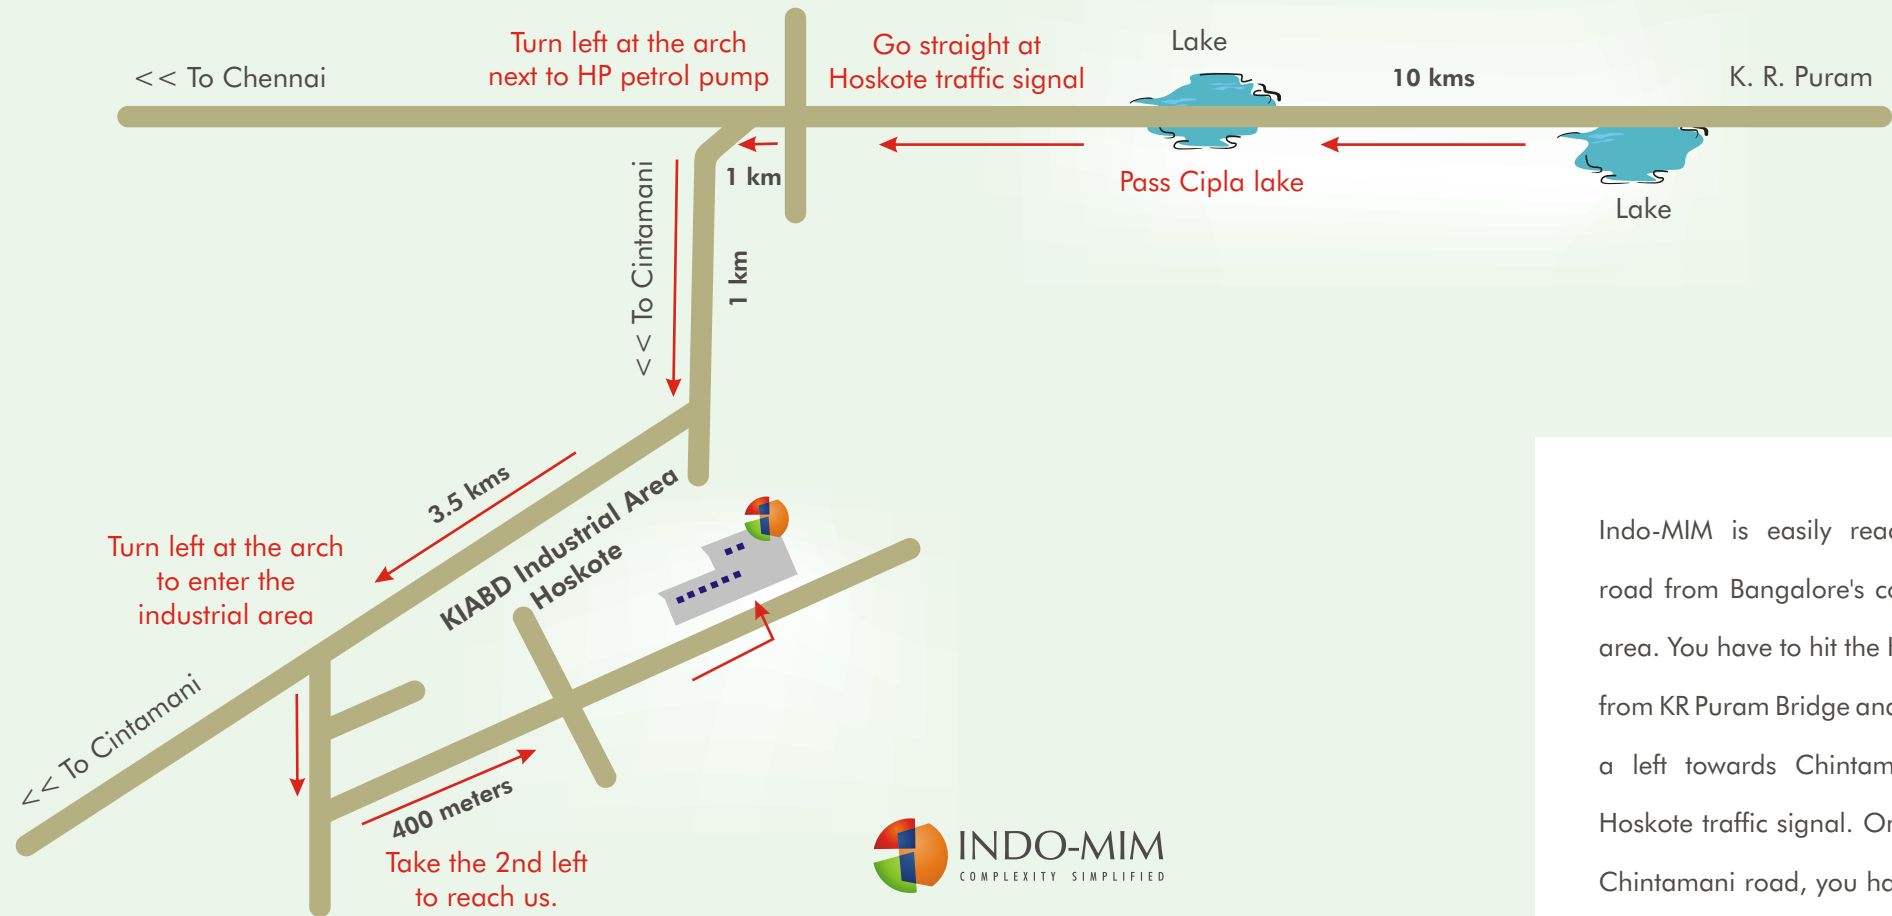

Map to Indo US MIM Tec Pvt. Ltd., Bangalore

Indo US MIM Tec Pvt. Ltd.

#45[P], KIADB Industrial Area, Hoskote
Bangalore 562114, INDIA

Tel: 91-80-797 1418 / 91-80-797 1416

Indo-MIM is easily reachable by road from Bangalore's commercial area. You have to hit the Kolar road from KR Puram Bridge and then take a left towards Chintamani, after Hoskote traffic signal. Once on the Chintamani road, you have to take the left to enter KIADB Industrial Area. Once inside the industrial area, you need to take the second left and find the headquarters of Indo-MIM.